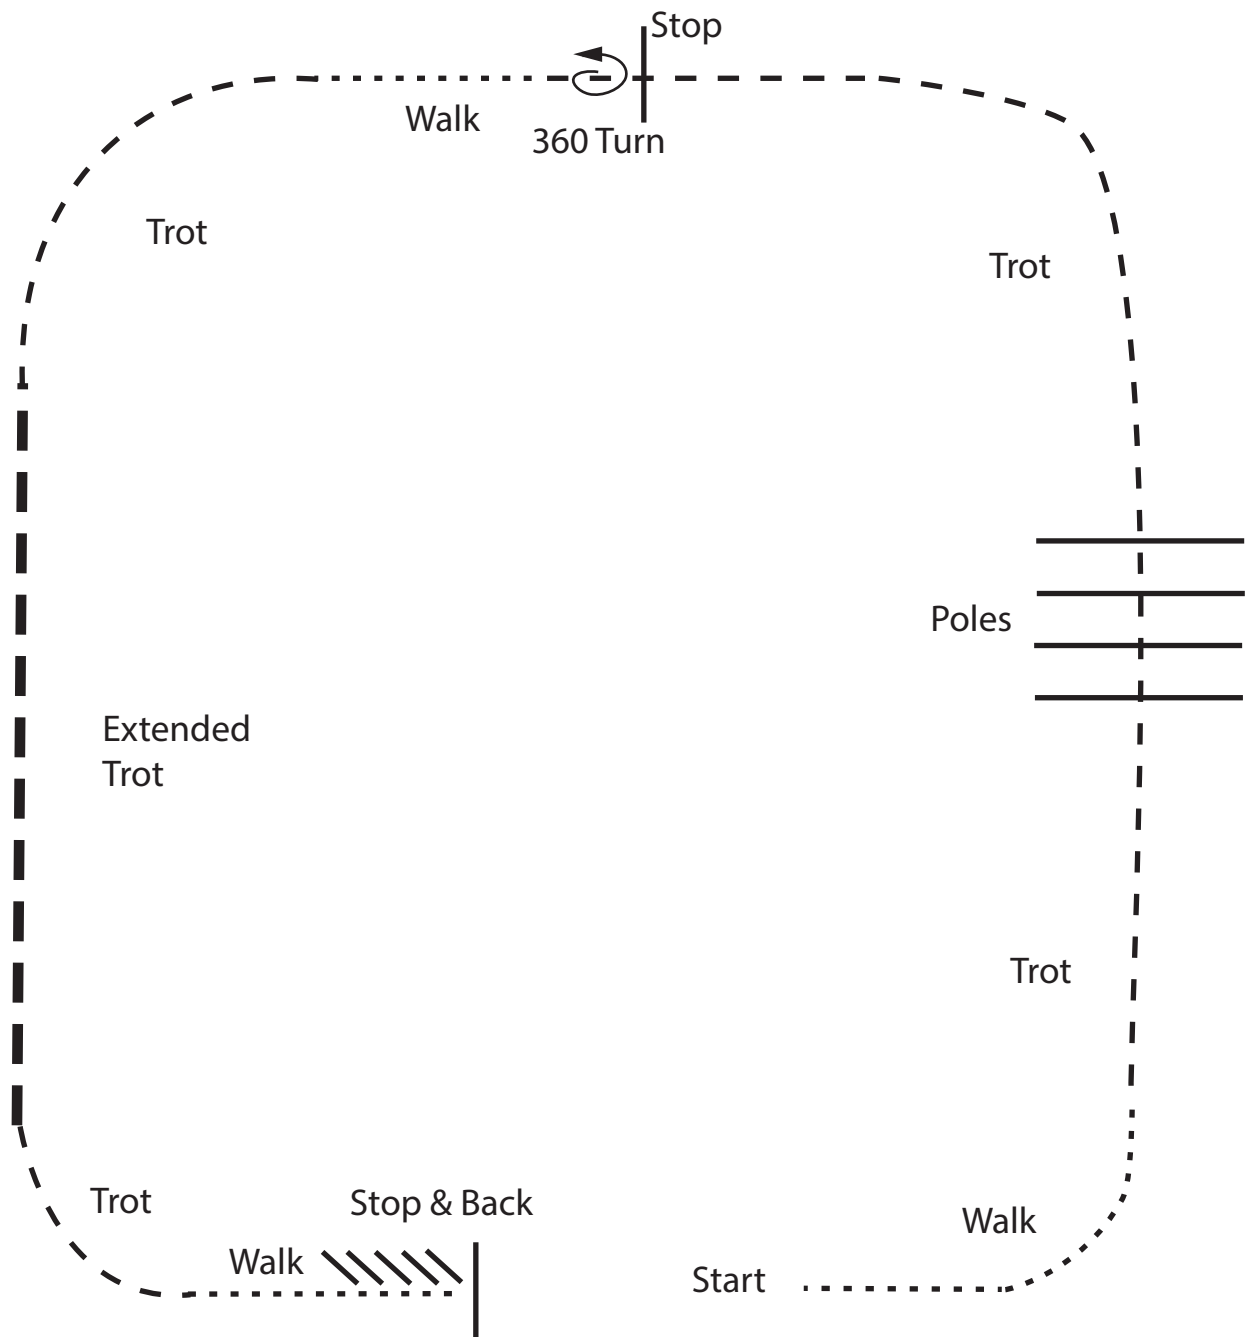

Oregon Reining Horse Association 10 & U Walk Trot Ranch Riding

1. Walk
2. Trot and trot over poles
3. At the top of the arena, stop
4. One 360 degree turn in either direction
5. Walk
6. Trot
7. Extended trot
8. Trot
9. Walk
10. Stop and back