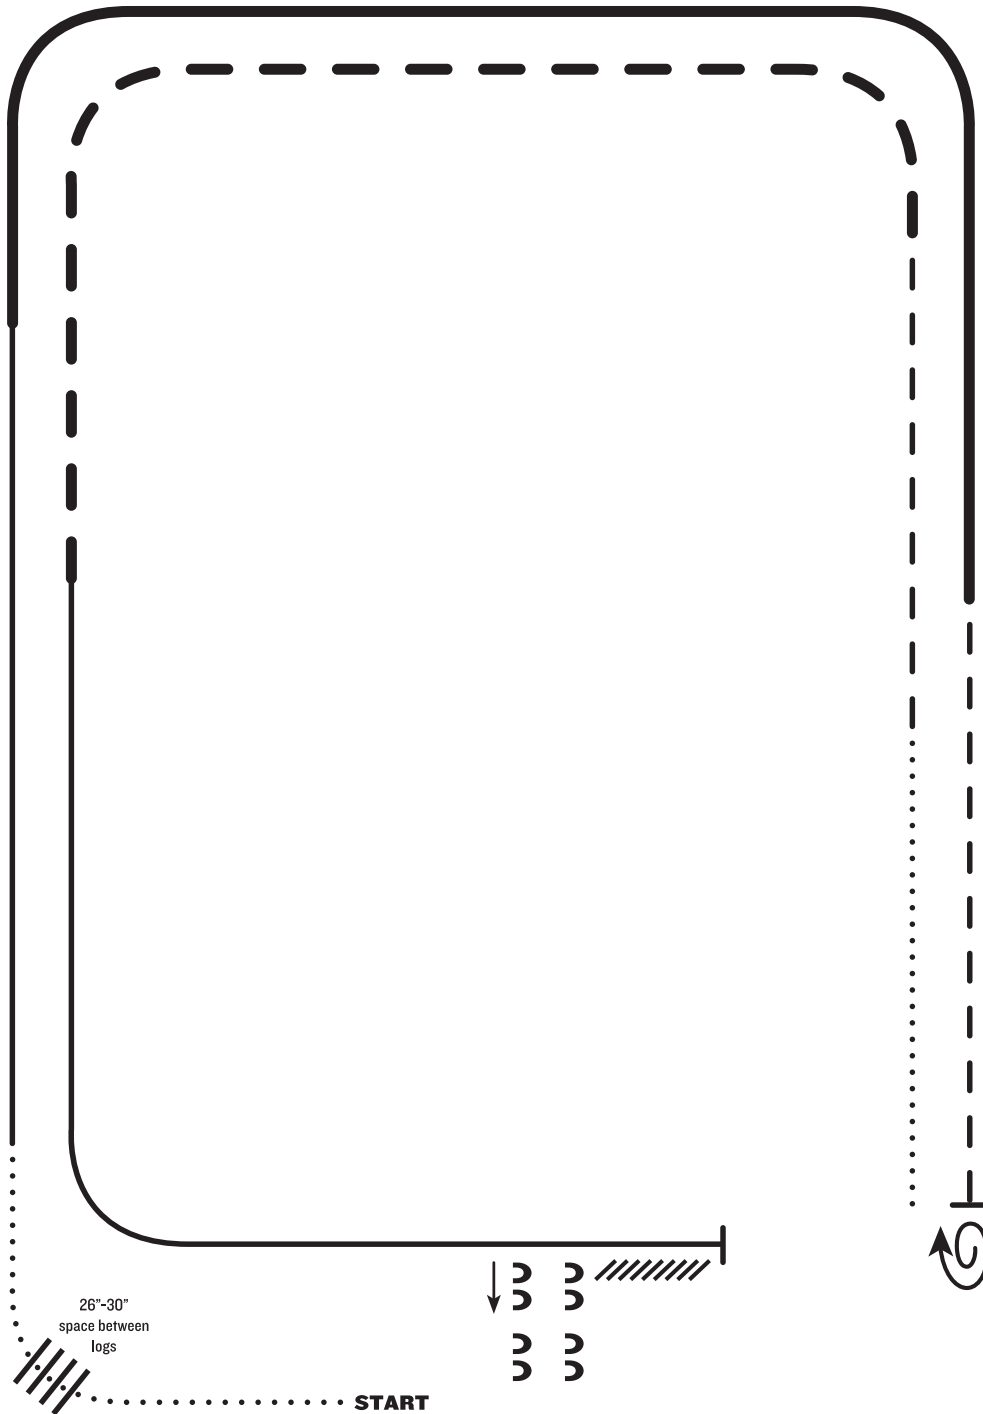

RANCH RIDING - PATTERN 6

LEGEND

.....	Walk
....	Extended Walk
- - -	Trot
- - - -	Extended Trot
————	Lope
—————	Extended Lope
//////	Back
\\	Lead Change

1. Walk
2. Walk over logs
3. Lope right lead
4. Extended lope right lead
5. Trot
6. Stop, 1/2 turn right
7. Walk
8. Trot
9. Extended trot
10. Lope left lead
11. Stop and back
12. Side pass right

Note: The drawn description of this pattern is only intended for the general depiction of the pattern. Exhibitors should utilize the arena space to best exhibit their horses.