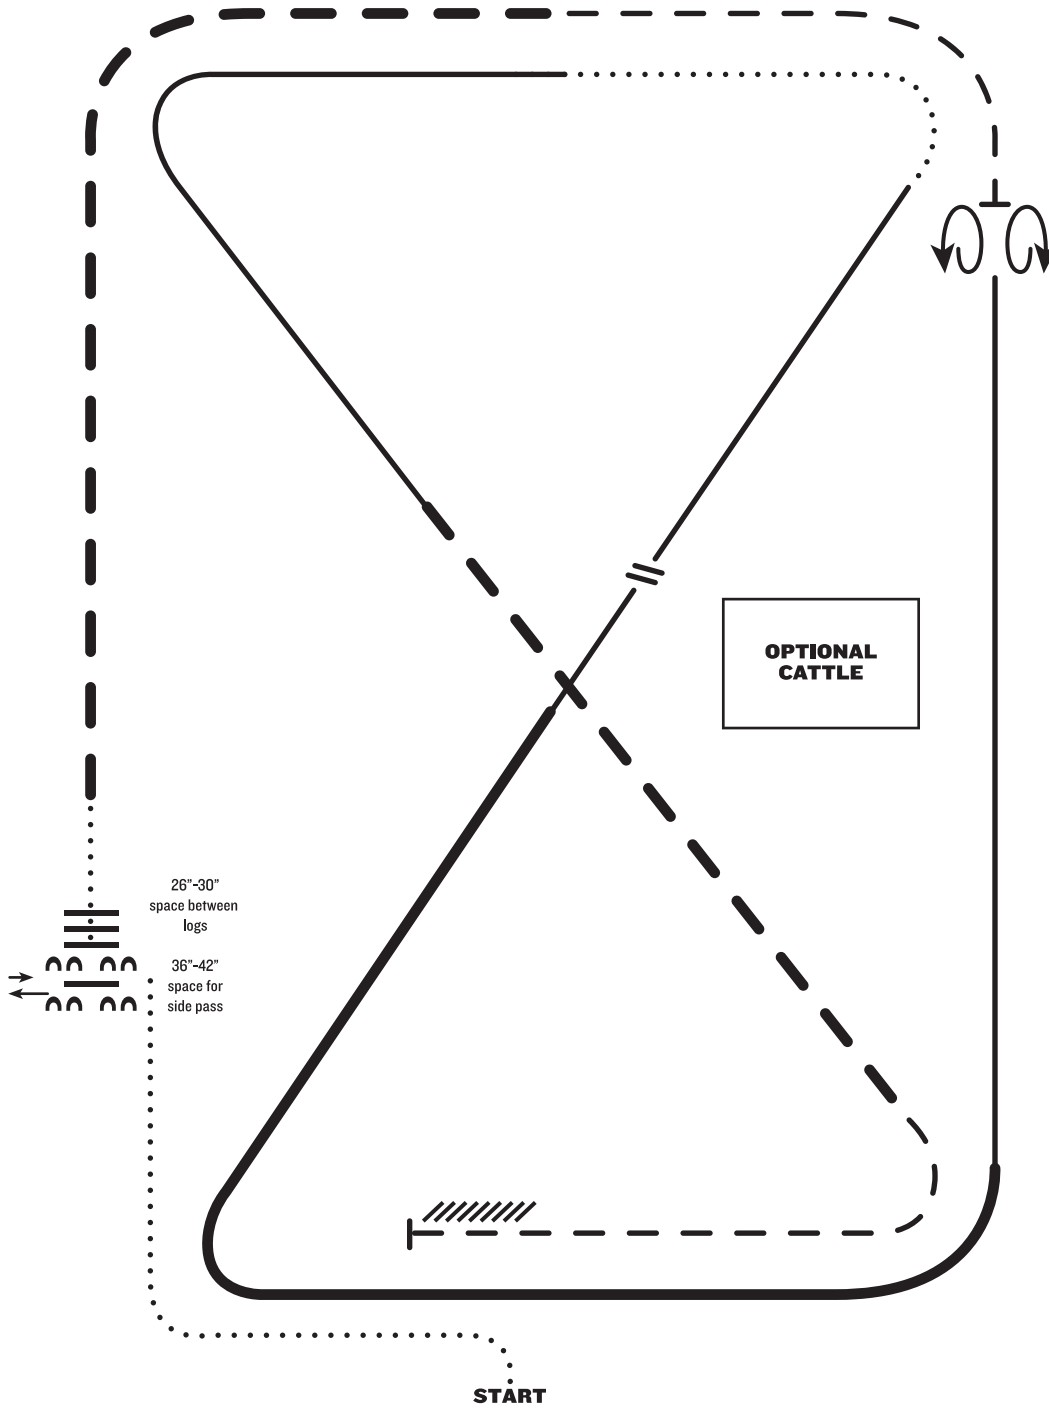

**RANCH RIDING - PATTERN 8**

**LEGEND**

.....	Walk
.....	Extended Walk
- - -	Trot
- - -	Extended Trot
— — —	Lope
— — —	Extended Lope
//////	Back
\\	Lead Change

1. Walk
2. Side pass left across first log, side pass 1/2 way to right
3. Walk over logs
4. Extended trot
5. Trot
6. Stop, 360° turn each direction (either direction 1st) (L-R or R-L)
7. Lope right lead
8. Extended lope right lead
9. Collect lope, change leads (simple or flying), continue lope left lead
10. Walk
11. Lope left lead
12. Extended trot
13. Trot
14. Stop and back

Note: The drawn description of this pattern is only intended for the general depiction of the pattern. Exhibitors should utilize the arena space to best exhibit their horses.