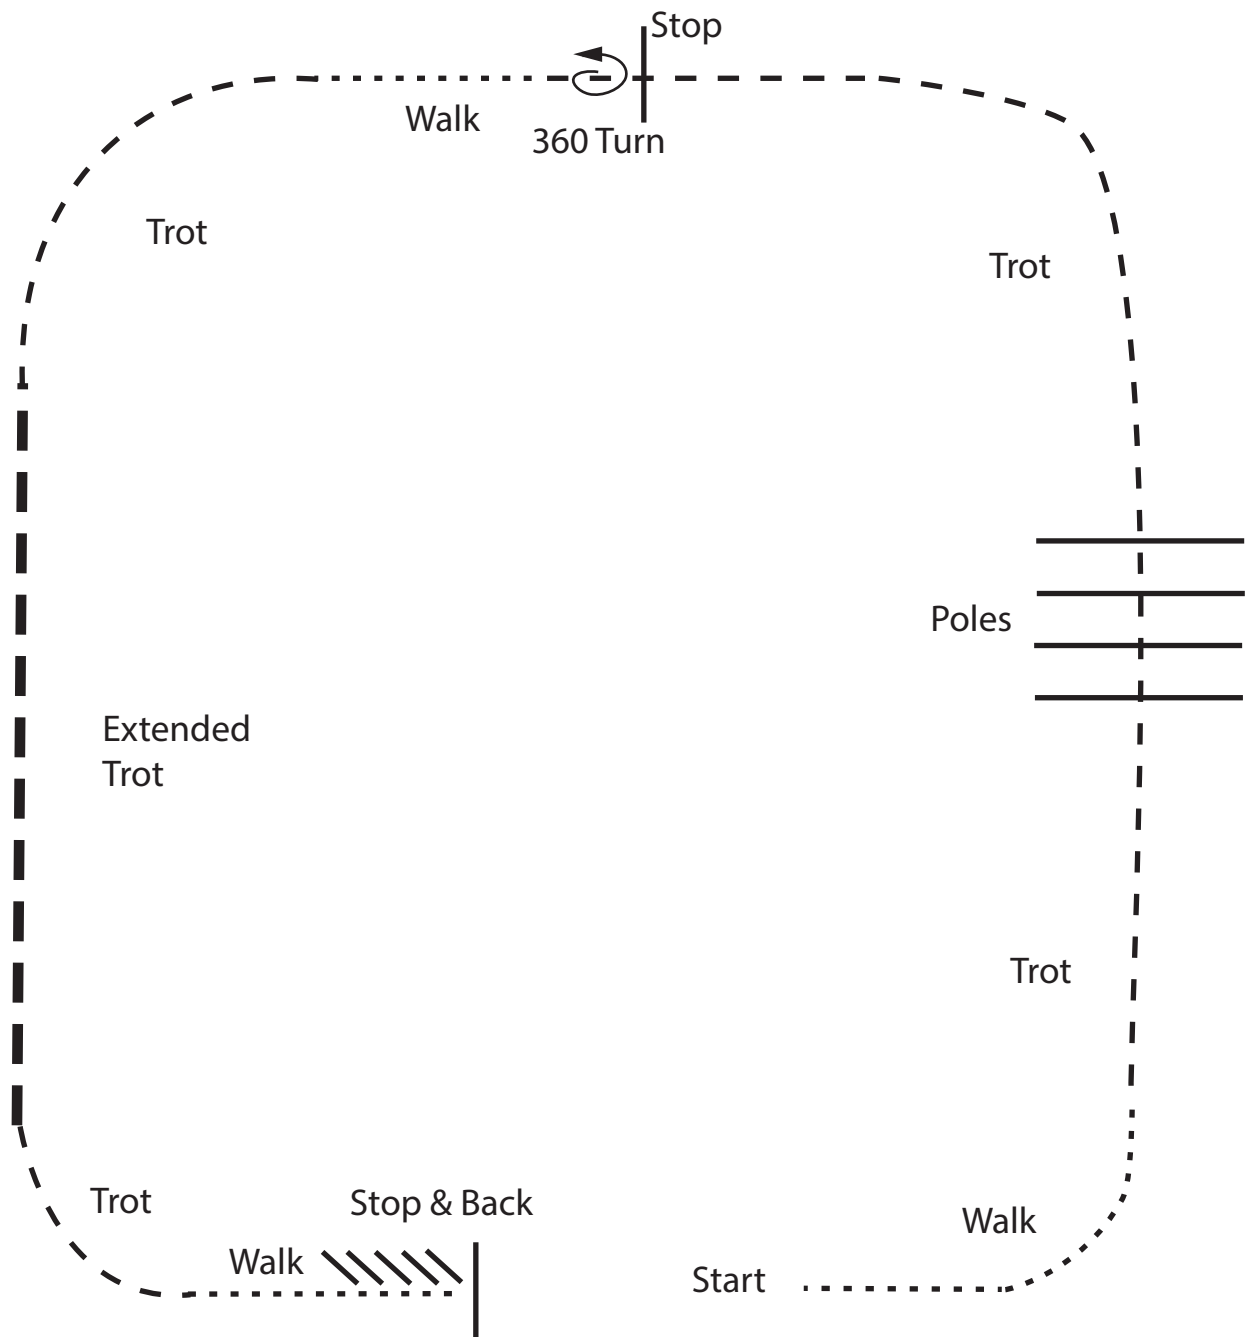

320 Oregon Reining Horse Association 10 & U Walk Trot Ranch Riding

1. Walk
2. Trot and trot over poles
3. At the top of the arena, stop
4. One 360 degree turn in either direction
5. Walk
6. Trot
7. Extended trot
8. Trot
9. Walk
10. Stop and back